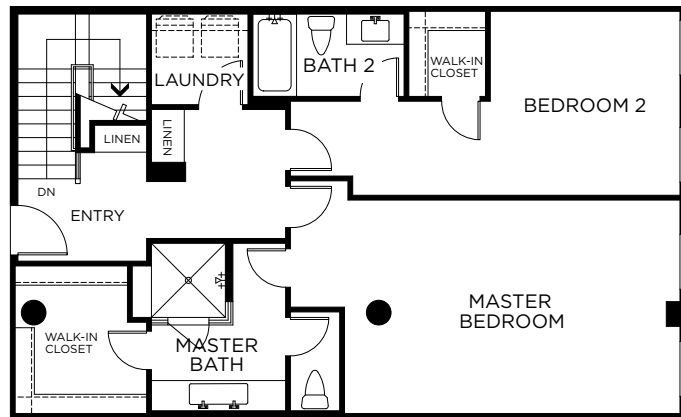

SECOND FLOOR

FIRST FLOOR

LAUREL RESIDENCE PH D4

Approximately 1,992 Square Feet | 3 Bedrooms | 3 Baths