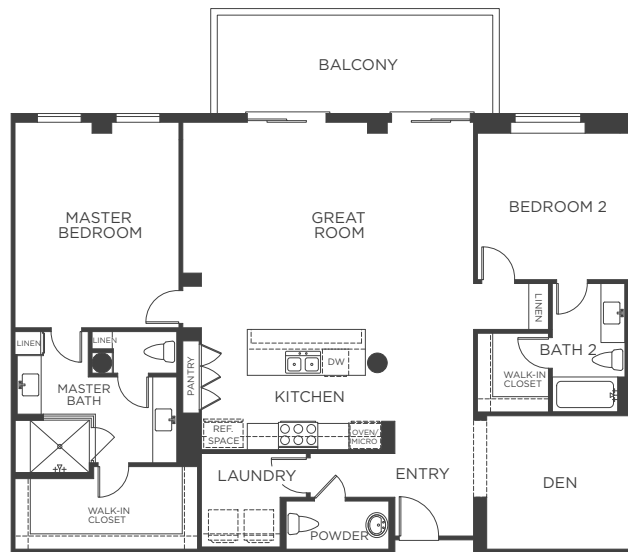

## LAUREL RESIDENCE D1-A

Approximately 1,601 Square Feet | 2 Bedrooms + Den | 2.5 Baths

## LAUREL RESIDENCE D1-BR

Approximately 1,602 Square Feet | 2 Bedrooms + Den | 2.5 Baths